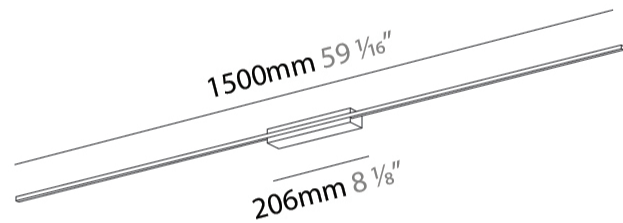

JUST BLACK LINE SURFACE

A33301-

base number LED
Dimming

1. To build a product code in our configurator select the specify button on the base model # product page
2. To build a manual product code on this datasheet choose from the options listed below in blue font and add the suffix to the base model #

GENERAL

Series: Just Black Line
Brand: Prolicht
Division: Architectural
Mounting Type: Surface
Mounting Location: Wall
Subcategory: Wall Effect

PHYSICAL

Shape: Rectangle
Length (mm): 1500
Length (in): 59 ¹/₁₆
Width (mm): 30
Width (in): 1 ³/₁₆
Height (mm): 40
Height (in): 1 ⁹/₁₆
Light Distribution: Indirect
Fixture Finish: BLK
Fixture Material: Aluminum

ELECTRICAL

Lamp Type: LED (Zhaga Standard)
Input Wattage (W): 15
Total Output Wattage (W): 13.6
[Dimming: Non-Dimmable](#)
Driver Included: Yes
Driver Location: Integrated
Driver Type: Constant Current - Universal
Driver Class: Class 2
Input Voltage (V): 120 - 277
Constant Current (mA): 580
Upon Request: Tri-Mode Dimming

LED

Color Temperature (°K): 3000
Max. Delivered Lumen (lm): 776
CRI: >80 CRI
Lamp Life (hrs): 50000

OPTICAL

Beam Angle: 178
Adjustability: Fixed

RATINGS AND CERTIFICATIONS

Certified By: CSA Certified to UL and CSA Standards
IP rating: IP20

PROJECT

TYPE

SPECIFIER

QUANTITY

DATE