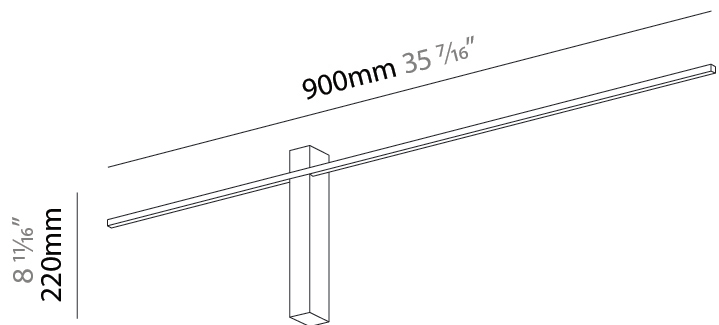

GENERAL

Series: Just Black Line
Brand: Prolicht
Division: Architectural
Mounting Type: Surface
Mounting Location: Wall
Subcategory: Wall Effect

PHYSICAL

Shape: Rectangle
Length (mm): 900
Length (in): 35 ⁷/₁₆
Width (mm): 30
Width (in): 1 ³/₁₆
Height (mm): 40
Height (in): 1 ⁹/₁₆
Light Distribution: Indirect
Fixture Finish: BLK
Fixture Material: Aluminum

LED

Color Temperature (°K): 3000
Max. Delivered Lumen (lm): 535
Nominal Lumen (lm): 535
CRI: >80 CRI
Lamp Life (hrs): 50000

OPTICAL

Beam Angle: 178
Adjustability: Fixed

RATINGS AND CERTIFICATIONS

Certified By: CSA Certified to UL and CSA Standards
IP rating: IP20

GENERAL

Series: Just Black Line
Brand: Prolicht
Division: Architectural
Mounting Type: Surface
Mounting Location: Wall
Subcategory: Wall Effect

PHYSICAL

Shape: Rectangle
Length (mm): 1500
Length (in): 59 ¹/₁₆
Width (mm): 30
Width (in): 1 ³/₁₆
Height (mm): 40
Height (in): 1 ⁹/₁₆
Light Distribution: Indirect
Fixture Finish: BLK
Fixture Material: Aluminum