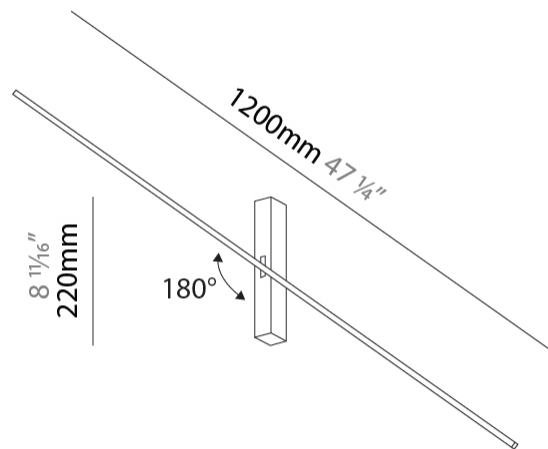

JUST BLACK LINE SURFACE

A33302-

base number LED
Dimming

1. To build a product code in our configurator select the specify button on the base model # product page
2. To build a manual product code on this datasheet choose from the options listed below in blue font and add the suffix to the base model #

GENERAL

Series: Just Black Line
Brand: Prolicht
Division: Architectural
Mounting Type: Surface
Mounting Location: Wall
Subcategory: Wall Effect

PHYSICAL

Shape: Rectangle
Length (mm): 1200
Length (in): 47 1/4
Width (mm): 30
Width (in): 1 3/16
Height (mm): 220
Height (in): 8 2/3
Light Distribution: Indirect
Fixture Finish: BLK
Fixture Material: Aluminum

ELECTRICAL

Lamp Type: LED (Zhaga Standard)
Input Wattage (W): 14.5
Total Output Wattage (W): 12.7
[Dimming: Non-Dimmable](#)
Driver Included: Yes
Driver Location: Integrated
Driver Type: Constant Current - Universal
Driver Class: Class 2
Input Voltage (V): 120 - 277
Constant Current (mA): 550
Upon Request: Tri-Mode Dimming

LED

Color Temperature (°K): 3000
Max. Delivered Lumen (lm): 736
CRI: >80 CRI
Lamp Life (hrs): 50000

OPTICAL

Beam Angle: 178
Adjustability: Fixed

RATINGS AND CERTIFICATIONS

Certified By: CSA Certified to UL and CSA Standards
IP rating: IP20

PROJECT
TYPE
SPECIFIER
QUANTITY
DATE